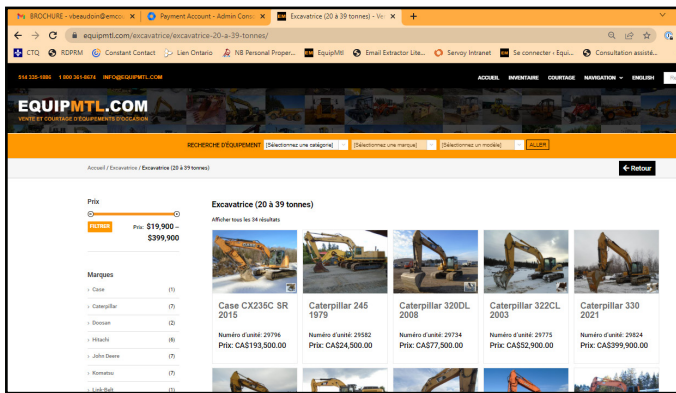

USED EQUIPMENT FOR SALE

SEVERAL MILLIONS OF DOLLARS IN INVENTORY

VISIT OUR WEBSITE REGULARLY, YOU WILL FIND:

- A LARGE INVENTORY OF USED EQUIPMENT & NEW LISTINGS EVERY DAY
- A DETAILED DESCRIPTION OF EACH PIECE OF EQUIPMENT FOR SALE AND SEVERAL PICTURES
- A GREAT CHOICE OF MAKES AND MODELS FOR EACH CATEGORY
- FINANCING AVAILABLE FOR CANADA: COMPETITIVE RATES, FAST SERVICE & QUICK RESPONSE